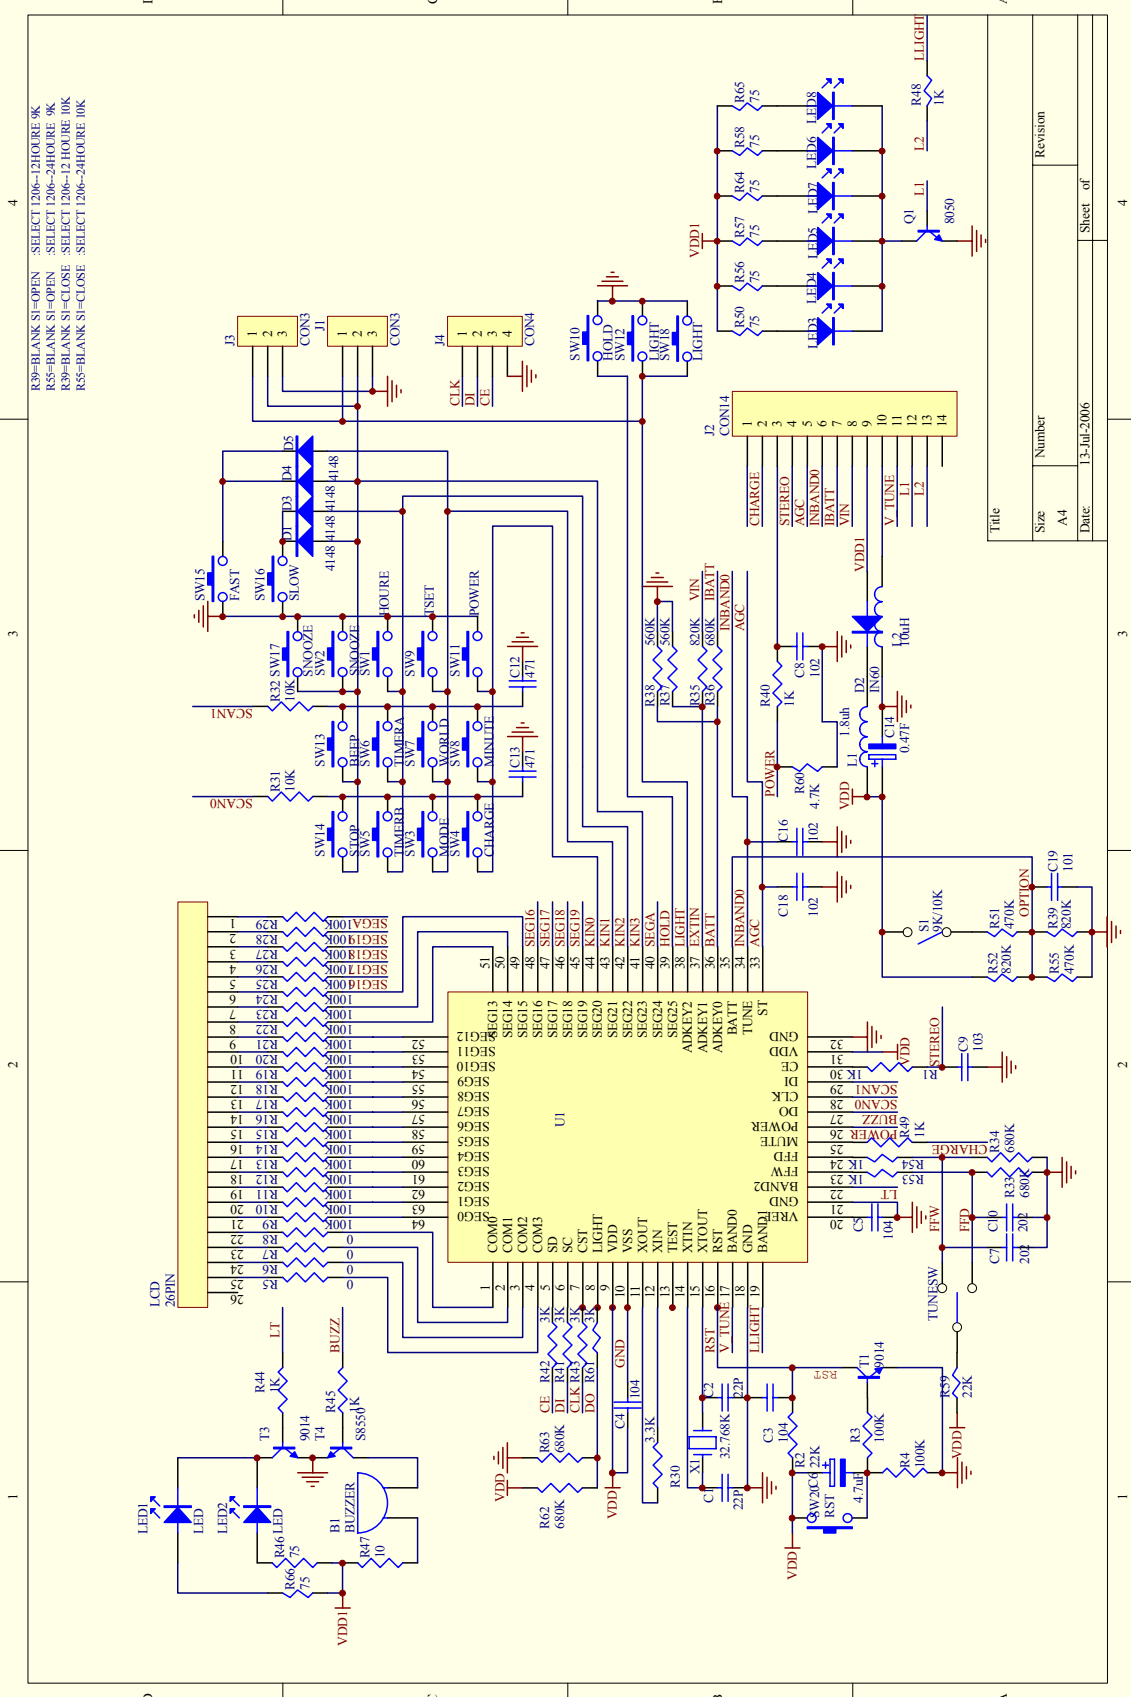

TRA-2350

Service Manual - TRA-2350

R39-BLANK S1=OPEN .SELECT 1206-12HOURS 9K
 R55-BLANK S1=OPEN .SELECT 1206-24HOURS 9K
 R56-BLANK S1=CLOSE .SELECT 1206-12HOURS 10K
 R55-BLANK S1=CLOSE .SELECT 1206-24HOURS 10K